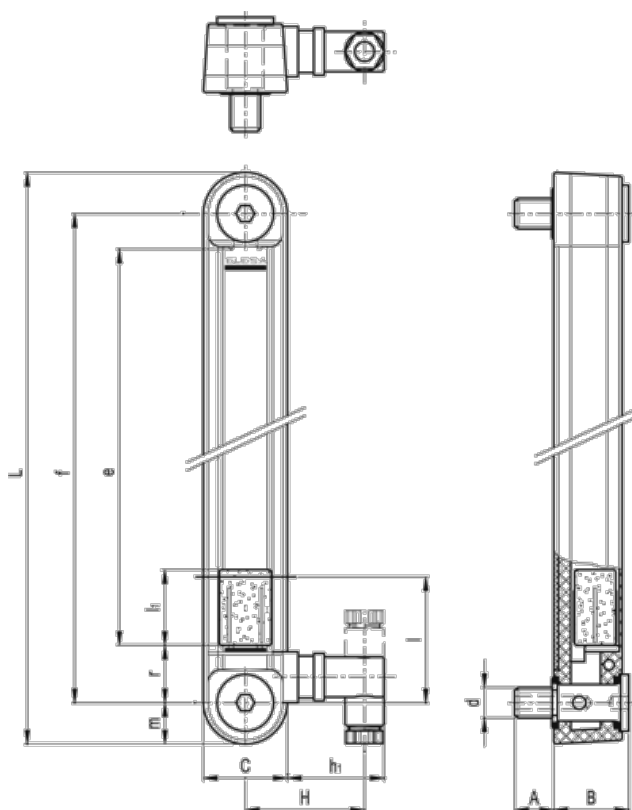

Data Sheet

Article number: 231111121

Description: E+G Column level indicator
HCY.254-E-N.A.-M12

Measures

A = 15	I = 40
B = 29	L = 286
C = 32	l1 = 29
d = M12	m = 16
e = 219	r = 20
f = 254	Weight (g) = 215
H = 46	
h1 = 37	